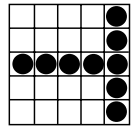

Prize: \$200

GREEN
GAME 19
Line & Stamp
No Overlapping

Prize: \$200

POT OF GOLD

GAME 20 • Match Three
Posted amount or \$100
GAME 21 • Outline Diamond
Posted amount or \$200
GAME 22 • Large Picture Frame
Posted amount or \$300
GAME 23 • Coverall
Posted amount or \$1,000
Floor Sales: \$3
Prize for coverall in 46 numbers or less:
\$500,000 paid in annuity

GRAY
GAME 6
Crazy "T"
Any Direction

Prize: \$500

ORANGE
GAME 7
Triangle Game
Floor Sales: \$1

Prize: Shaded \$500
Unshaded \$250

OLIVE
GAME 8
Hardway Bingo
No Free Space

Prize: \$200

BROWN
GAME 9
Small Turtle
As Shown