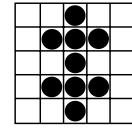

GRAY
GAME 6
Crazy "T"
Any Direction

Prize: \$500

ORANGE
GAME 7
Triangle Game
Floor Sales: \$1

Prize: Shaded \$500
Unshaded \$250

OLIVE
GAME 8
Hardway Bingo
No Free Space

Prize: \$200

BROWN
GAME 9
Small Turtle
As Shown

Prize: \$200

RED
GAME 10
Two Brackets

Prize: \$200

YELLOW
GAME 24
Double Bingo
Four Corners Count

Prize: \$200

TBA Special
GAME 25
Game Changes
Seasonally
Pattern TBA

Prize: TBA

PINK
GAME 26
Eight Pack
FREE Space Counts