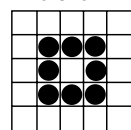

B-13 SPECIAL

GAME 11
Eyes, Hands & Feet

Prize: Jackpot
or \$313

GAME 12
Full Body

Prize: Jackpot
or \$513

PURPLE
GAME 13
Stamp &
Four Corners

Prize: \$200

BLACK
GAME 14
Small Picture
Frame
As Shown