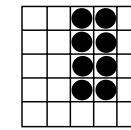

Prize: \$200

RED
GAME 10
Two Brackets

Prize: \$200

YELLOW
GAME 24
Double Bingo
Four Corners Count

Prize: \$200

TBA Special
GAME 25
Game Changes
Seasonally
Pattern TBA

Prize: TBA

PINK
GAME 26
Eight Pack
FREE Space Counts