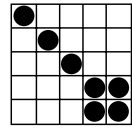

WEEKEND NIGHT OWL

- \$10** per 6-on
- \$14** per 9-on
- \$5** extra 3-on
- \$10** Special Pack
- \$1** Hotball
- \$19** computer play
(\$19 for the 12 card minimum buy-in)

BINGO 

1721 WEST CANAL STREET • MILWAUKEE, WI 53233
1-800-PAYSBIG • PAYSBIG.COM

Shaded games are not included in your package.

BLUE
GAME 1
Double Bingo
Four Corners Count

Prize: \$200

ORANGE
GAME 2
Crazy Kite
Any Direction

Prize: \$200

GREEN
GAME 3
Broken Frame
As Shown

Prize: \$200

YELLOW
GAME 4
Crazy Bingo
Two Straight Lines,
First Number Wild