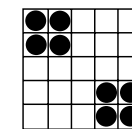

Shaded games are not included in your package.

BLUE
GAME 1
Double Bingo
Four Corners Count

Prize: $200

ORANGE
GAME 2
Crazy Kite
Any Direction

Prize: $200

GREEN
GAME 3
Broken Frame
As Shown

Prize: $200

YELLOW
GAME 4
Crazy Bingo
Two Straight Lines,
First Number Wild

Prize: $200

PINK
GAME 5
One Away
Letter "X"

Prize: $200

TAN
CHARITY GAME
GAME 17
Crazy Horseshoe
Floor Sales $1

Prize: 50% to Winner
50% to Heart of Canal
Street Fund

ORANGE
GAME 18
Crazy Bingo
Two Straight Lines,
First Number Wild

Prize: $200

GREEN
GAME 19
Line & Stamp
No Overlapping

Prize: $200

POT OF GOLD

GAME 20 • Match Three
Posted amount or $100
GAME 21 • Outline Diamond
Posted amount or $200
GAME 22 • Large Picture Frame
Posted amount or $300
GAME 23 • Coverall
Posted amount or $1,000
Floor Sales: $3
Prize for coverall in 46 numbers or less:
$500,000 paid in annuity

GRAY
GAME 6
Crazy "T"
Any Direction

Prize: $500

ORANGE
GAME 7
Triangle Game
Floor Sales: $1

Prize: Shaded $500
Unshaded $250

OLIVE
GAME 8
Hardway Bingo
No Free Space

Prize: $200

BROWN
GAME 9
Small Turtle
As Shown

Prize: $200

RED
GAME 10
Two Brackets

Prize: $200

YELLOW
GAME 24
Double Bingo
Four Corners Count

Prize: $200

TBA Special
GAME 25
Game Changes
Seasonally
Pattern TBA

Prize: TBA

PINK
GAME 26
Eight Pack
FREE Space Counts

Prize: $500

PICK EIGHT
GAME 27
Pick Eight Special
Floor Sales
$1/1-on $5/7-on

?	?	?
?	FREE	?
?	?	?

Get all 8 #'s
called in
20 #'s or less

Prize: Jackpot
or $500

GRAY
GAME 28
Crazy "Y"
Any Direction

Prize: $200

B-13 SPECIAL

GAME 11
Eyes, Hands & Feet

Prize: Jackpot
or $313

GAME 12
Full Body

Prize: Jackpot
or $513

PURPLE
GAME 13
Stamp &
Four Corners

Prize: $200

BLACK
GAME 14
Small Picture
Frame
As Shown

Prize: $200

AQUA
GAME 15
Crazy Arrow
Any Direction

Prize: $500

INTERMISSION

BLUE
GAME 16
Six Pack
No FREE Space

Prize: $200