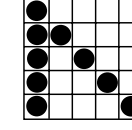

Prize: $200

TAN
CHARITY GAME
GAME 17
Crazy Horseshoe
Floor Sales $1

Prize: 50% to Winner
50% to Heart of Canal
Street Fund

ORANGE
GAME 18
Crazy Bingo
Two Straight Lines,
First Number Wild

Prize: $200

GREEN
GAME 19
Line & Stamp
No Overlapping