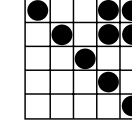

Prize: $200

POT OF GOLD

GAME 20 • Match Three
Posted amount or $100
GAME 21 • Outline Diamond
Posted amount or $200
GAME 22 • Large Picture Frame
Posted amount or $300
GAME 23 • Coverall
Posted amount or $1,000
Floor Sales: $3
Prize for coverall in 46 numbers or less:
$500,000 paid in annuity

GRAY
GAME 6
Crazy "T"
Any Direction