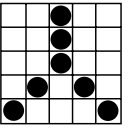

Prize: \$500

PICK EIGHT
GAME 27
Pick Eight Special
Floor Sales
\$1/1-on \$5/7-on

?	?	?
?	FREE	?
?	?	?

Get all 8 #'s
called in
20 #'s or less

Prize: Jackpot
or \$500

GRAY
GAME 28
Crazy "Y"
Any Direction

Prize: \$200

B-13 SPECIAL

GAME 11
Eyes, Hands & Feet

Prize: Jackpot
or \$313

GAME 12
Full Body

Prize: Jackpot
or \$513

PURPLE
GAME 13
Stamp &
Four Corners

Prize: \$200

BLACK
GAME 14
Small Picture
Frame
As Shown