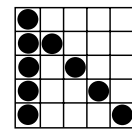

Shaded games are not included in your package.

BLUE
GAME 1
Double Bingo
Four Corners Count

Prize: \$200

ORANGE
GAME 2
Crazy Kite
Any Direction

Prize: \$200

GREEN
GAME 3
Broken Frame
As Shown

Prize: \$200

YELLOW
GAME 4
Crazy Bingo
Two Straight Lines,
First Number Wild