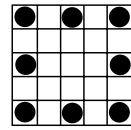

Shaded games are not included in your package.

BLUE
GAME 1
Double Bingo
Four Corners Count

Prize: \$200

ORANGE
GAME 2
Crazy Kite
Any Direction

Prize: \$200

GREEN
GAME 3
Broken Frame
As Shown

Prize: \$200

YELLOW
GAME 4
Crazy Bingo
Two Straight Lines,
First Number Wild