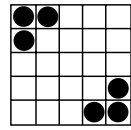

GRAY
GAME 6
Crazy "T"
Any Direction

Prize: \$500

ORANGE
GAME 7
Triangle Game
Floor Sales: \$1

Prize: Shaded \$500
Unshaded \$250

OLIVE
GAME 8
Hardway Bingo
No Free Space

Prize: \$200

BROWN
GAME 9
Small Turtle
As Shown

Prize: \$200

RED
GAME 10
Two Brackets

Prize: \$200

YELLOW
GAME 24
Double Bingo
Four Corners Count

Prize: \$200

TBA Special
GAME 25
Game Changes
Seasonally
Pattern TBA

Prize: TBA

PINK
GAME 26
Eight Pack
FREE Space Counts