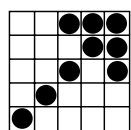

Prize: $500

INTERMISSION

BLUE
GAME 16
Six Pack
No FREE Space