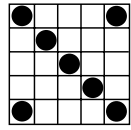

WEEKEND NIGHT OWL

- \$10** per 6-on
- \$14** per 9-on
- \$5** extra 3-on
- \$10** Special Pack
- \$1** Hotball
- \$19** computer play
(\$19 for the 12 card minimum buy-in)

BINGO 

1721 WEST CANAL STREET • MILWAUKEE, WI 53233
1-800-PAYSBIG • PAYSBIG.COM

Shaded games are not included in your package.

BLUE
GAME 1
Double Bingo
Four Corners Count

Prize: \$200

ORANGE
GAME 2
Crazy Kite
Any Direction

Prize: \$200

GREEN
GAME 3
Broken Frame
As Shown

Prize: \$200

YELLOW
GAME 4
Crazy Bingo
Two Straight Lines,
First Number Wild