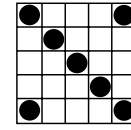

GRAY
GAME 6
Crazy "T"
Any Direction

Prize: \$500

ORANGE
GAME 7
Triangle Game
Floor Sales: \$1

Prize: Shaded \$500
Unshaded \$250

OLIVE
GAME 8
Hardway Bingo
No Free Space

Prize: \$200

BROWN
GAME 9
Small Turtle
As Shown

Prize: \$200

RED
GAME 10
Two Brackets

Prize: \$200

YELLOW
GAME 24
Double Bingo
Four Corners Count

Prize: \$200

TBA Special
GAME 25
Game Changes
Seasonally
Pattern TBA

Prize: TBA

PINK
GAME 26
Eight Pack
FREE Space Counts