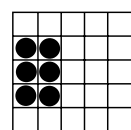

Prize: $200

PURPLE
LAYER CAKE SPECIAL

Layer Cake Filling

Floor Sales: $1 per 3-on

Prize: $250

Layer Cake

Prize: $500

OLIVE
GAME 29
Double Postage
Stamps