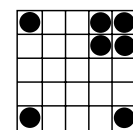

B-13 SPECIAL

GAME 11
Eyes, Hands & Feet

Prize: Jackpot
or \$313

GAME 12
Full Body

Prize: Jackpot
or \$513

PURPLE
GAME 13
Stamp &
Four Corners

Prize: \$200

BLACK
GAME 14
Small Picture
Frame
As Shown