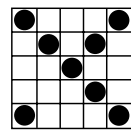

Shaded games are not included in your package.

BLUE
GAME 1
Double Bingo
Four Corners Count

Prize: $200

ORANGE
GAME 2
Crazy Kite
Any Direction

Prize: $200

GREEN
GAME 3
Broken Frame
As Shown

Prize: $200

YELLOW
GAME 4
Crazy Bingo
Two Straight Lines,
First Number Wild

Prize: $200

PINK
GAME 5
One Away
Letter "X"

Prize: $200

TAN
CHARITY GAME
GAME 17
Crazy Horseshoe
Floor Sales $1

Prize: 50% to Winner
50% to Heart of Canal
Street Fund

ORANGE
GAME 18
Crazy Bingo
Two Straight Lines,
First Number Wild

Prize: $200

GREEN
GAME 19
Line & Stamp
No Overlapping

Prize: $200

POT OF GOLD

GAME 20 • Match Three
Posted amount or $100
GAME 21 • Outline Diamond
Posted amount or $200
GAME 22 • Large Picture Frame
Posted amount or $300
GAME 23 • Coverall
Posted amount or $1,000
Floor Sales: $3
Prize for coverall in 46 numbers or less:
$500,000 paid in annuity

GRAY
GAME 6
Crazy "T"
Any Direction

Prize: $500

ORANGE
GAME 7
Triangle Game
Floor Sales: $1

Prize: Shaded $500
Unshaded $250

OLIVE
GAME 8
Hardway Bingo
No Free Space

Prize: $200

BROWN
GAME 9
Small Turtle
As Shown

Prize: $200

RED
GAME 10
Two Brackets

Prize: $200

YELLOW
GAME 24
Double Bingo
Four Corners Count

Prize: $200

TBA Special
GAME 25
Game Changes
Seasonally
Pattern TBA

Prize: TBA

PINK
GAME 26
Eight Pack
FREE Space Counts

Prize: $500

PICK EIGHT
GAME 27
Pick Eight Special
Floor Sales
$1/1-on $5/7-on

?	?	?
?	FREE	?
?	?	?

Get all 8 #'s
called in
20 #'s or less

Prize: Jackpot
or $500

GRAY
GAME 28
Crazy "Y"
Any Direction

Prize: $200

B-13 SPECIAL

GAME 11
Eyes, Hands & Feet

Prize: Jackpot
or $313

GAME 12
Full Body

Prize: Jackpot
or $513

PURPLE
GAME 13
Stamp &
Four Corners

Prize: $200

BLACK
GAME 14
Small Picture
Frame
As Shown

Prize: $200

AQUA
GAME 15
Crazy Arrow
Any Direction

Prize: $500

INTERMISSION

BLUE
GAME 16
Six Pack
No FREE Space

Prize: $200