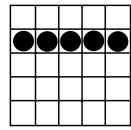

GRAY
GAME 6
Crazy "T"
Any Direction

Prize: \$500

ORANGE
GAME 7
Triangle Game
Floor Sales: \$1

Prize: Shaded \$500
Unshaded \$250

OLIVE
GAME 8
Hardway Bingo
No Free Space

Prize: \$200

BROWN
GAME 9
Small Turtle
As Shown

Prize: \$200

RED
GAME 10
Two Brackets

Prize: \$200

YELLOW
GAME 24
Double Bingo
Four Corners Count

Prize: \$200

TBA Special
GAME 25
Game Changes
Seasonally
Pattern TBA

Prize: TBA

PINK
GAME 26
Eight Pack
FREE Space Counts