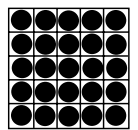

Floor Sales: \$1 per 3-on

Prize: \$250

Layer Cake

Prize: \$500

OLIVE
GAME 29
Double Postage
Stamps

Prize: \$200

GRAY
GAME 30
Night Owl
Special
Floor Sales: \$1

Prize: Jackpot or \$500

BROWN
GAME 31
G-Ball Coverall
Extra 3-ons on computer: \$1
Coverall in exact number
of first G-Ball called wins

Prize: Jackpot
or \$1,000