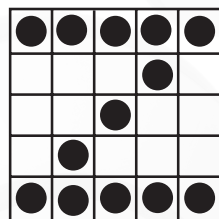

GAME 18
Small
Frame

PRIZE:
\$300/\$400/\$500

GAME 19
Small
Frame

PRIZE:
\$700

MAIN SESSION

GAME 4
Crazy Bingo
2 straight lines
first number wild

PRIZE:
\$300/\$400/\$500

GAME 5
Six Pack
Anywhere

PRIZE:
\$300/\$400/\$500

GAME 6
Letter X

PRIZE:
\$300/\$400/\$500

GAME 7
Stamp &
4 Corners

PRIZE:
\$300/\$400/\$500

GAME 8
Letter Z

PRIZE:
\$300/\$400/\$500

GAME 9 & 10
B-13

PRIZE:
Jackpot or \$313
Jackpot or \$513

GAME 11
Double
Bingo

PRIZE:
\$300/\$400/\$500

GAME 12
Block of 8
No free space

PRIZE:
\$300/\$400/\$500

GAME 13
Crazy
Arrow

PRIZE:
\$300/\$400/\$500

GAME 14
Sputnik