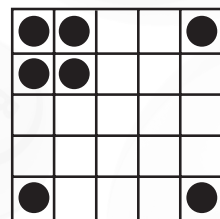

GAME 7
Stamp &
4 Corners