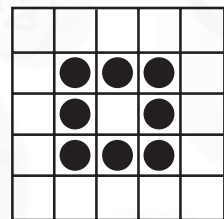

Paper (6on) Regular Games - \$10
 B-13 - \$2
 Heart of Canal - (Small - \$3 or Large \$7)
 Pot-of-Gold -\$3
 Bonanza - \$1

TRI-BINGO

GAME 1
Warm up
Single Bingo

PRIZE:
\$100

GAME 2
Warm up
Small Frame

PRIZE:
\$100