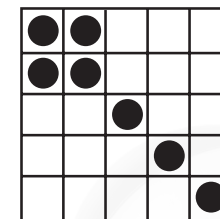

GAME 17
Crazy
Kite