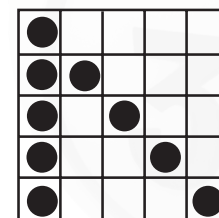

GAME 25
Crazy Bingo
Wild #