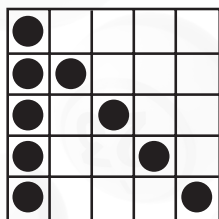

GAME 18
Small
Frame

PRIZE:
\$300/\$400/\$500

GAME 19
Small
Frame

PRIZE:
\$700

MAIN SESSION

GAME 4
Crazy Bingo
2 straight lines
first number wild

PRIZE:
\$300/\$400/\$500

GAME 5
Six Pack
Anywhere