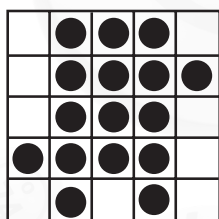

GAME 18
Small
Frame

PRIZE:
\$300/\$400/\$500

GAME 19
Small
Frame

PRIZE:
\$700

MAIN SESSION

GAME 4
Crazy Bingo
2 straight lines
first number wild

PRIZE:
\$300/\$400/\$500

GAME 5
Six Pack
Anywhere

PRIZE:
\$300/\$400/\$500

GAME 6
Letter X

PRIZE:
\$300/\$400/\$500

GAME 7
Stamp &
4 Corners

PRIZE:
\$300/\$400/\$500

GAME 8
Letter Z

PRIZE:
\$300/\$400/\$500

GAME 9 & 10
B-13