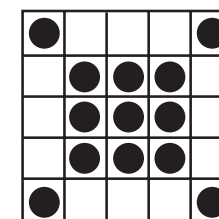

PRIZE:
Jackpot or \$313
Jackpot or \$513

GAME 11
Double
Bingo

PRIZE:
\$300/\$400/\$500

GAME 12
Block of 8
No free space

PRIZE:
\$300/\$400/\$500

GAME 13
Crazy
Arrow

PRIZE:
\$300/\$400/\$500

GAME 14
Sputnik

PRIZE:
\$700

GAME 26
Three
Brackets

PRIZE:
\$300/\$400/\$500

PICK 8 GAME 27

FLOOR SALES:
\$1/1 ON \$5/7-ON

Get all 8
#s called
in 20 #s
or less

PRIZE:
Jackpot or \$500

GAME 24
Line & Stamp
Cannot share #'s