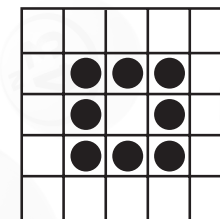

GAME 18
Small
Frame

PRIZE:
\$300/\$400/\$500

GAME 19
Small
Frame

PRIZE:
\$700

MAIN SESSION

GAME 4
Crazy Bingo
2 straight lines
first number wild

PRIZE:
\$300/\$400/\$500

GAME 5
Six Pack
Anywhere