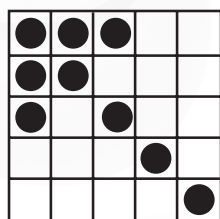

PRIZE:
Jackpot or \$313
Jackpot or \$513

GAME 11
Double
Bingo

PRIZE:
\$300/\$400/\$500

GAME 12
Block of 8
No free space

PRIZE:
\$300/\$400/\$500

GAME 13
Crazy
Arrow

PRIZE:
\$300/\$400/\$500

GAME 14
Sputnik

PRIZE:
\$700

GAME 26
Three
Brackets

PRIZE:
\$300/\$400/\$500

PICK 8 GAME 27

FLOOR SALES:
\$1/1 ON \$5/7-ON

Get all 8
#s called
in 20 #s
or less

PRIZE:
Jackpot or \$500

GAME 24
Line & Stamp
Cannot share #'s