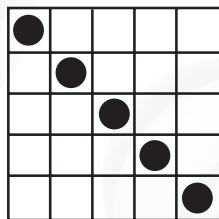

TRI-BINGO

GAME 1
Warm up
Single Bingo