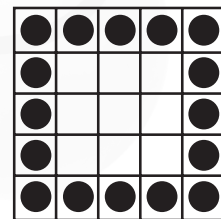

GAME 3
Warm up
Large Frame