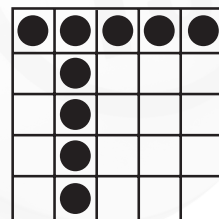

GAME 16
Double
Hard way