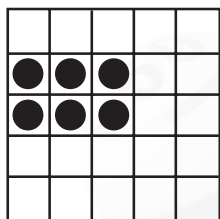

GAME 18
Small
Frame

PRIZE:
\$300/\$400/\$500

GAME 19
Small
Frame

PRIZE:
\$700

MAIN SESSION

GAME 4
Crazy Bingo
2 straight lines
first number wild

PRIZE:
\$300/\$400/\$500

GAME 5
Six Pack
Anywhere