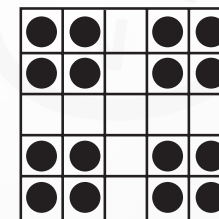

GAME 3
Warm up
Large Frame

PRIZE:
\$200

GAME 15
Heart Of
Canal

PRIZE:
50% / 50%

GAME 16
Double
Hard way

PRIZE:
\$300/\$400/\$500

GAME 17
Crazy
Kite

PRIZE:
\$300/\$400/\$500

GAME 18
Small
Frame

PRIZE:
\$300/\$400/\$500

GAME 19
Small
Frame

PRIZE:
\$700

MAIN SESSION

GAME 4
Crazy Bingo
2 straight lines
first number wild

PRIZE:
\$300/\$400/\$500

GAME 5
Six Pack
Anywhere