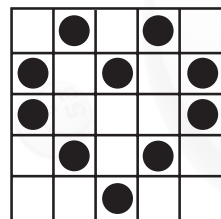

GAME 15
Heart Of
Canal