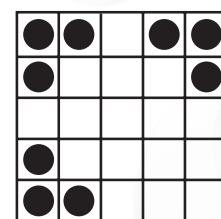

PRIZE:
Jackpot or \$313
Jackpot or \$513

GAME 11
Double
Bingo

PRIZE:
\$300/\$400/\$500

GAME 12
Block of 8
No free space

PRIZE:
\$300/\$400/\$500

GAME 13
Crazy
Arrow

PRIZE:
\$300/\$400/\$500

GAME 14
Sputnik

PRIZE:
\$700

GAME 26
Three
Brackets

PRIZE:
\$300/\$400/\$500

PICK 8 GAME 27

FLOOR SALES:
\$1/1 ON \$5/7-ON

Get all 8
#s called
in 20 #s
or less

PRIZE:
Jackpot or \$500

GAME 24
Line & Stamp
Cannot share #'s