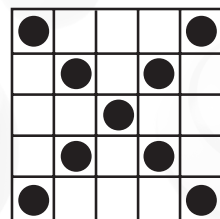

GAME 6
Letter X