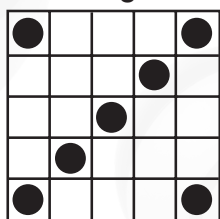

GAME 18
Small
Frame

PRIZE:
\$300/\$400/\$500

GAME 19
Small
Frame

PRIZE:
\$700

MAIN SESSION

GAME 4
Crazy Bingo
2 straight lines
first number wild

PRIZE:
\$300/\$400/\$500

GAME 5
Six Pack
Anywhere

PRIZE:
\$300/\$400/\$500

GAME 6
Letter X

PRIZE:
\$300/\$400/\$500

GAME 7
Stamp &
4 Corners

PRIZE:
\$300/\$400/\$500

GAME 8
Letter Z

PRIZE:
\$300/\$400/\$500

GAME 9 & 10
B-13

PRIZE:
Jackpot or \$313
Jackpot or \$513

GAME 11
Double
Bingo

PRIZE:
\$300/\$400/\$500

GAME 12
Block of 8
No free space

PRIZE:
\$300/\$400/\$500

GAME 13
Crazy
Arrow

PRIZE:
\$300/\$400/\$500

GAME 14
Sputnik