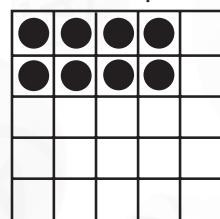

GAME 18
Small
Frame

PRIZE:
\$300/\$400/\$500

GAME 19
Small
Frame

PRIZE:
\$700

MAIN SESSION

GAME 4
Crazy Bingo
2 straight lines
first number wild

PRIZE:
\$300/\$400/\$500

GAME 5
Six Pack
Anywhere

PRIZE:
\$300/\$400/\$500

GAME 6
Letter X

PRIZE:
\$300/\$400/\$500

GAME 7
Stamp &
4 Corners

PRIZE:
\$300/\$400/\$500

GAME 8
Letter Z

PRIZE:
\$300/\$400/\$500

GAME 9 & 10
B-13

PRIZE:
Jackpot or \$313
Jackpot or \$513

GAME 11
Double
Bingo

PRIZE:
\$300/\$400/\$500

GAME 12
Block of 8
No free space

PRIZE:
\$300/\$400/\$500

GAME 13
Crazy
Arrow

PRIZE:
\$300/\$400/\$500

GAME 14
Sputnik