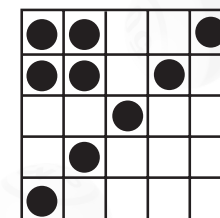

PRIZE:
\$700

GAME 26
Three
Brackets

PRIZE:
\$300/\$400/\$500

PICK 8 GAME 27

FLOOR SALES:
\$1/1 ON \$5/7-ON

Get all 8
#s called
in 20 #s
or less

PRIZE:
Jackpot or \$500

GAME 24
Line & Stamp
Cannot share #'s