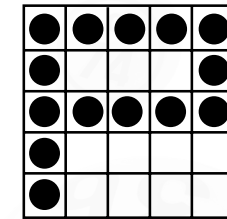

GAME 21
Potawatomi P

PRIZE:
Level 1 $1,000
Level 2 $2,000

POT-OF-GOLD

GAME 22 • Match 3
Posted amount or $100
GAME 23 • Outline diamond
Posted amount or $200
GAME 24 • Large picture frame
Posted amount or $300
GAME 25 • Coverall
Posted amount or $1,000
Prize for coverall in 46 numbers or less:
$500,000 paid in annuity

GAME 29-33 ALL-STAR SPECIAL

GAME 29 ★
Posted amount or $100
GAME 30 ★★
Posted amount or $200
GAME 31 ★★★
Posted amount or $300
GAME 32 ★★★★
Posted amount or $400
GAME 33 ★★★★★
Progressive Jackpot or $1,000
5 stars in 48 numbers or less wins $150,000