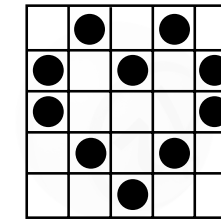

PRIZE:
Level 1 \$500
Level 2 \$1,199

GAME 16
Eight Pack

PRIZE:
Level 1 \$500
Level 2 \$1199

GAME 17
Crazy I

PRIZE:
Level 1 \$500
Level 2 \$1,199

GAME 18
Kaboom

PRIZE:
Level 1 \$500
Level 2 \$1,199

GAME 19
Crazy Bingo
2 straight lines
first number wild

PRIZE:
Level 1 \$500
Level 2 \$1,199

GAME 20
Heart of
Canal

PRIZE:
50 % Guest
50% Heart of Canal

GAME 21
Potawatomi P

PRIZE:
Level 1 \$1,000
Level 2 \$2,000

POT-OF-GOLD

GAME 22 • Match 3
Posted amount or \$100
GAME 23 • Outline diamond
Posted amount or \$200
GAME 24 • Large picture frame
Posted amount or \$300
GAME 25 • Coverall
Posted amount or \$1,000
Prize for coverall in 46 numbers or less:
\$500,000 paid in annuity