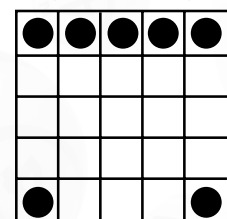

GAME 8
Six pack
(from Corner)

PRIZE:
Level 1 \$500
Level 2 \$1,199

GAME 9
Crazy T

PRIZE:
Level 1 \$500
Level 2 \$1,199

GAME 10
Cloverleaf Part 1
(Double Postage Stamps)

PRIZE:
Level 1 \$500
Level 2 \$1199

GAME 11
Cloverleaf Part 2
(Cloverleaf)

PRIZE:
Jackpot 25# or less
Level 1 \$1,000
Level 2 \$2,000

GAME 12 & 13
B-13
Special

PRIZE:
Jackpot or \$313
Jackpot or \$513

GAME 14
Double Bingo
(4 Corners)

PRIZE:
Level 1 \$500
Level 2 \$1,199

GAME 15
Cent Sign