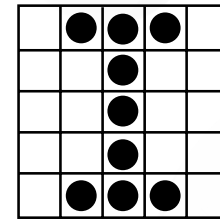

GAME 17
Crazy I

PRIZE:
Level 1 $500
Level 2 $1,199