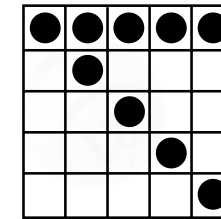

PRIZE:
Level 1 \$500
Level 2 \$1,199

GAME 16
Eight Pack

PRIZE:
Level 1 \$500
Level 2 \$1199

GAME 17
Crazy I

PRIZE:
Level 1 \$500
Level 2 \$1,199

GAME 18
Kaboom

PRIZE:
Level 1 \$500
Level 2 \$1,199

GAME 19
Crazy Bingo
2 straight lines
first number wild

PRIZE:
Level 1 \$500
Level 2 \$1,199

GAME 20
Heart of
Canal

PRIZE:
50 % Guest
50% Heart of Canal

GAME 21
Potawatomi P

PRIZE:
Level 1 \$1,000
Level 2 \$2,000

POT-OF-GOLD

GAME 22 • Match 3
Posted amount or \$100
GAME 23 • Outline diamond
Posted amount or \$200
GAME 24 • Large picture frame
Posted amount or \$300
GAME 25 • Coverall
Posted amount or \$1,000
Prize for coverall in 46 numbers or less:
\$500,000 paid in annuity