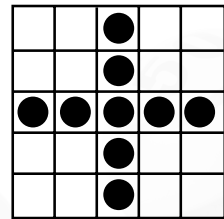

LET'S PLAY BINGO

GAME 1
SINGLE BINGO
OR 4 CORNERS

PRIZE:
\$100

GAME 2
SINGLE BINGO
OR 4 CORNERS

PRIZE:
\$100

GAME 3
SINGLE BINGO
OR 4 CORNERS

PRIZE:
\$100

GAME 4
SINGLE BINGO
OR 4 CORNERS

PRIZE:
\$100

GAME 5
DOUBLE BINGO
OR 4 CORNERS

PRIZE:
\$300

MAIN SESSION

GAME 6
Crazy Bingo
2 Straight Lines,
First Number Wild

PRIZE:
Level 1 \$500
Level 2 \$1,199

GAME 7
Propeller

PRIZE:
Level 1 \$500
Level 2 \$1,199