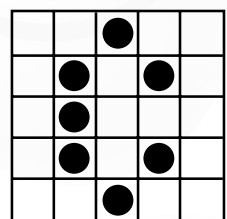

PRIZE:
Jackpot 25# or less
Level 1 \$1,000
Level 2 \$2,000

GAME 12 & 13
B-13
Special

PRIZE:
Jackpot or \$313
Jackpot or \$513

GAME 14
Double Bingo
(4 Corners)

PRIZE:
Level 1 \$500
Level 2 \$1,199

GAME 15
Cent Sign