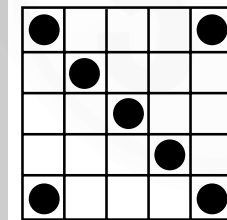

GAME 26
Three Brackets

PRIZE:
Level 1 \$500
Level 2 \$1,199

GAME 27
Crazy Bingo
2 straight lines
first number wild

PRIZE:
Level 1 \$500
Level 2 \$1,199

GAME 28
Crazy Y

PRIZE:
Level 1 \$500
Level 2 \$1,199

GAME 34
Double Hard-way

PRIZE:
Level 1 \$500
Level 2 \$1,199

GAME 35 PICK 8 FLOOR SALES: \$1/1 ON \$5/7-ON

?	?	?
?	FREE	?
?	?	?

Get all 8
#s called
in 20 #s
or less

PRIZE:
Jackpot or \$500

GAME 36
Double Bingo

PRIZE:
Level 1 \$500
Level 2 \$1,199