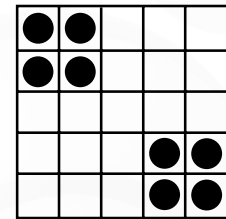

GAME 8
Six pack
(from Corner)

PRIZE:
Level 1 \$500
Level 2 \$1,199

GAME 9
Crazy T

PRIZE:
Level 1 \$500
Level 2 \$1,199

GAME 10
Cloverleaf Part 1
(Double Postage Stamps)

PRIZE:
Level 1 \$500
Level 2 \$1199

GAME 11
Cloverleaf Part 2
(Cloverleaf)

PRIZE:
Jackpot 25# or less
Level 1 \$1,000
Level 2 \$2,000

GAME 12 & 13
B-13
Special

PRIZE:
Jackpot or \$313
Jackpot or \$513

GAME 14
Double Bingo
(4 Corners)

PRIZE:
Level 1 \$500
Level 2 \$1,199

GAME 15
Cent Sign