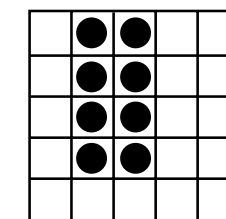

GAME 16
Eight Pack

PRIZE:
Level 1 $500
Level 2 $1199