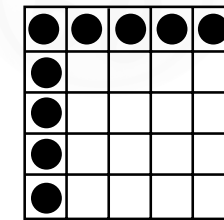

GAME 26
Three Brackets

PRIZE:
Level 1 \$500
Level 2 \$1,199

GAME 27
Crazy Bingo
2 straight lines
first number wild

PRIZE:
Level 1 \$500
Level 2 \$1,199

GAME 28
Crazy Y

PRIZE:
Level 1 \$500
Level 2 \$1,199

GAME 34
Double Hard-way