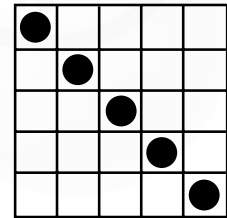

LET'S PLAY BINGO

GAME 1
SINGLE BINGO
OR 4 CORNERS

PRIZE:
\$100

GAME 2
SINGLE BINGO
OR 4 CORNERS

PRIZE:
\$100

GAME 3
SINGLE BINGO
OR 4 CORNERS

PRIZE:
\$100

GAME 4
SINGLE BINGO
OR 4 CORNERS

PRIZE:
\$100

GAME 5
DOUBLE BINGO
OR 4 CORNERS

PRIZE:
\$300

MAIN SESSION

GAME 6
Crazy Bingo
2 Straight Lines,
First Number Wild

PRIZE:
Level 1 \$500
Level 2 \$1,199

GAME 7
Propeller

PRIZE:
Level 1 \$500
Level 2 \$1,199