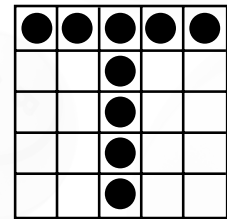

LET'S PLAY BINGO

GAME 1
SINGLE BINGO
OR 4 CORNERS

PRIZE:
\$100

GAME 2
SINGLE BINGO
OR 4 CORNERS

PRIZE:
\$100

GAME 3
SINGLE BINGO
OR 4 CORNERS

PRIZE:
\$100

GAME 4
SINGLE BINGO
OR 4 CORNERS

PRIZE:
\$100

GAME 5
DOUBLE BINGO
OR 4 CORNERS

PRIZE:
\$300

MAIN SESSION

GAME 6
Crazy Bingo
2 Straight Lines,
First Number Wild

PRIZE:
Level 1 \$500
Level 2 \$1,199

GAME 7
Propeller

PRIZE:
Level 1 \$500
Level 2 \$1,199

GAME 8
Six pack
(from Corner)

PRIZE:
Level 1 \$500
Level 2 \$1,199

GAME 9
Crazy T

PRIZE:
Level 1 \$500
Level 2 \$1,199

GAME 10
Cloverleaf Part 1
(Double Postage Stamps)

PRIZE:
Level 1 \$500
Level 2 \$1199

GAME 11
Cloverleaf Part 2
(Cloverleaf)