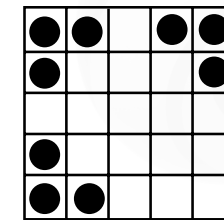

GAME 26
Three Brackets

PRIZE:
Level 1 $500
Level 2 $1,199