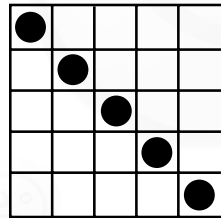

LET'S PLAY BINGO

GAME 1
SINGLE BINGO
OR 4 CORNERS

PRIZE:
$100