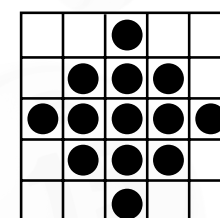

BONANZA

Game 40
Coverall
Floor Sales: \$1

Be the first to fill your
card in 50 #s
or less

PRIZE:
Jackpot 50#s or less
\$1,000

GAME 37
Line & Stamp
(No Shared #'s)

PRIZE:
Level 1 \$500
Level 2 \$1,199

GAME 38
Super Jackpot Part 1
(Filled in Diamond)