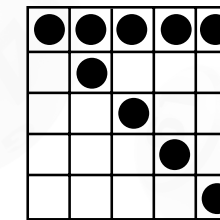

GAME 26
Three Brackets

PRIZE:
Level 1 \$500
Level 2 \$1,199

GAME 27
Crazy Bingo
2 straight lines
first number wild

PRIZE:
Level 1 \$500
Level 2 \$1,199

GAME 28
Crazy Y

PRIZE:
Level 1 \$500
Level 2 \$1,199

GAME 34
Double Hard-way