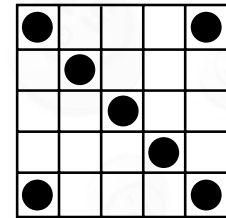

LET'S PLAY BINGO

GAME 1
SINGLE BINGO
OR 4 CORNERS

PRIZE:
\$100

GAME 2
SINGLE BINGO
OR 4 CORNERS

PRIZE:
\$100

GAME 3
SINGLE BINGO
OR 4 CORNERS

PRIZE:
\$100

GAME 4
SINGLE BINGO
OR 4 CORNERS

PRIZE:
\$100

GAME 5
DOUBLE BINGO
OR 4 CORNERS

PRIZE:
\$300

MAIN SESSION

GAME 6
Crazy Bingo
2 Straight Lines,
First Number Wild

PRIZE:
Level 1 \$500
Level 2 \$1,199

GAME 7
Propeller

PRIZE:
Level 1 \$500
Level 2 \$1,199