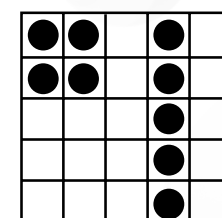

BONANZA

Game 40
Coverall
Floor Sales: \$1

Be the first to fill your
card in 50 #s
or less

PRIZE:
Jackpot 50#s or less
\$1,000

GAME 37
Line & Stamp
(No Shared #'s)

PRIZE:
Level 1 \$500
Level 2 \$1,199

GAME 38
Super Jackpot Part 1
(Filled in Diamond)