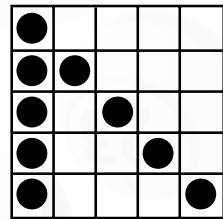

LET'S PLAY BINGO

GAME 1
SINGLE BINGO
OR 4 CORNERS

PRIZE:
\$100

GAME 2
SINGLE BINGO
OR 4 CORNERS

PRIZE:
\$100

GAME 3
SINGLE BINGO
OR 4 CORNERS

PRIZE:
\$100

GAME 4
SINGLE BINGO
OR 4 CORNERS

PRIZE:
\$100

GAME 5
DOUBLE BINGO
OR 4 CORNERS

PRIZE:
\$300

MAIN SESSION

GAME 6
Crazy Bingo
2 Straight Lines,
First Number Wild

PRIZE:
Level 1 \$500
Level 2 \$1,199

GAME 7
Propeller

PRIZE:
Level 1 \$500
Level 2 \$1,199