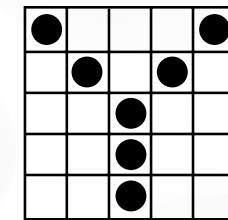

GAME 26
Three Brackets

PRIZE:
Level 1 \$500
Level 2 \$1,199

GAME 27
Crazy Bingo
2 straight lines
first number wild

PRIZE:
Level 1 \$500
Level 2 \$1,199

GAME 28
Crazy Y

PRIZE:
Level 1 \$500
Level 2 \$1,199

GAME 34
Double Hard-way