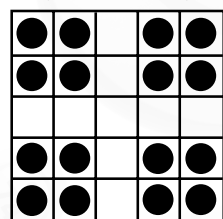

GAME 8
Six pack
(from Corner)

PRIZE:
Level 1 \$500
Level 2 \$1,199

GAME 9
Crazy T

PRIZE:
Level 1 \$500
Level 2 \$1,199

GAME 10
Cloverleaf Part 1
(Double Postage Stamps)

PRIZE:
Level 1 \$500
Level 2 \$1199

GAME 11
Cloverleaf Part 2
(Cloverleaf)

PRIZE:
Jackpot 25# or less
Level 1 \$1,000
Level 2 \$2,000

GAME 12 & 13
B-13
Special

PRIZE:
Jackpot or \$313
Jackpot or \$513

GAME 14
Double Bingo
(4 Corners)

PRIZE:
Level 1 \$500
Level 2 \$1,199

GAME 15
Cent Sign