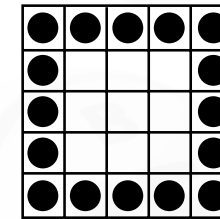

PRIZE:
Level 1 \$500
Level 2 \$1,199

GAME 16
Eight Pack

PRIZE:
Level 1 \$500
Level 2 \$1199

GAME 17
Crazy I

PRIZE:
Level 1 \$500
Level 2 \$1,199

GAME 18
Kaboom

PRIZE:
Level 1 \$500
Level 2 \$1,199

GAME 19
Crazy Bingo
2 straight lines
first number wild