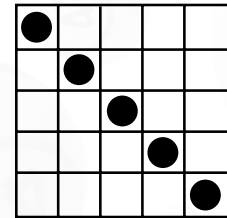

LET'S PLAY BINGO

GAME 1
SINGLE BINGO
OR 4 CORNERS

PRIZE:
\$100

GAME 2
SINGLE BINGO
OR 4 CORNERS

PRIZE:
\$100

GAME 3
SINGLE BINGO
OR 4 CORNERS

PRIZE:
\$100

GAME 4
SINGLE BINGO
OR 4 CORNERS

PRIZE:
\$100

GAME 5
DOUBLE BINGO
OR 4 CORNERS

PRIZE:
\$300

MAIN SESSION

GAME 6
Crazy Bingo
2 Straight Lines,
First Number Wild

PRIZE:
Level 1 \$500
Level 2 \$1,199

GAME 7
Propeller

PRIZE:
Level 1 \$500
Level 2 \$1,199