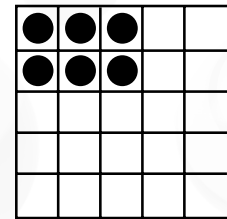

GAME 8
Six pack
(from Corner)

PRIZE:
Level 1 $500
Level 2 $1,199