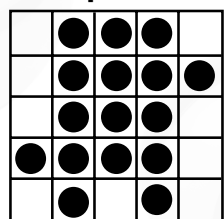

PRIZE:
\$100

GAME 5
DOUBLE BINGO
OR 4 CORNERS

PRIZE:
\$300

MAIN SESSION

GAME 6
Crazy Bingo
2 Straight Lines,
First Number Wild

PRIZE:
Level 1 \$500
Level 2 \$1,199

GAME 7
Propeller

PRIZE:
Level 1 \$500
Level 2 \$1,199

GAME 8
Six pack
(from Corner)

PRIZE:
Level 1 \$500
Level 2 \$1,199

GAME 9
Crazy T

PRIZE:
Level 1 \$500
Level 2 \$1,199

GAME 10
Cloverleaf Part 1
(Double Postage Stamps)

PRIZE:
Level 1 \$500
Level 2 \$1199

GAME 11
Cloverleaf Part 2
(Cloverleaf)

PRIZE:
Jackpot 25# or less
Level 1 \$1,000
Level 2 \$2,000

GAME 12 & 13
B-13
Special

PRIZE:
Jackpot or \$313
Jackpot or \$513

GAME 14
Double Bingo
(4 Corners)

PRIZE:
Level 1 \$500
Level 2 \$1,199

GAME 15
Cent Sign