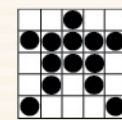

BONUS PACK

GAME 63
Star
As Shown

Prize: $2,000

SPECIAL PACK GAME BINGO STORM

Floor Sales: $4/3-on $8/9-on
GAME 64 • Crazy Bingo
Posted amount or $300
GAME 65 • Filled-In Diamond
Posted amount or $500
GAME 66 • Full Card
Posted amount or $1,000
GAME 67 • Hard Luck Bingo