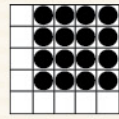

GAME 47
Two Hardways
No Free Space

Prize: \$1,000

GAME 48
Crazy Bingo
Two Straight Lines,
First Number Wild

Prize: \$1,000

4X4 SPECIAL

GAME 49
Eight-Pack
Anywhere

Prize: \$1,000

GAME 50
4 x 4