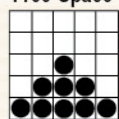

BONUS PACK

GAME 59
Hamburger
As Shown

Prize: \$2,000

BONUS PACK

GAME 60
Crazy Pyramid
Any Direction from Free Space

Prize: \$2,000

BONUS PACK

GAME 61
Invader
As Shown

Floor Sales: \$4/3-on \$8/9-on
GAME 64 • Crazy Bingo
Posted amount or \$300
GAME 65 • Filled-In Diamond
Posted amount or \$500
GAME 66 • Full Card
Posted amount or \$1,000
GAME 67 • Hard Luck Bingo

Jackpot starts at \$200 and will increase \$200 each session until won.