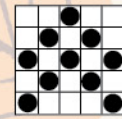

BONUS PACK • $15,000 JACKPOT

GAME 52
Double Chevron
As Shown

Prize: $5,000

GAME 53
Coverall