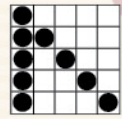

GAME 47
Two Hardways
No Free Space

Prize: \$1,000

GAME 48
Crazy Bingo
Two Straight Lines,
First Number Wild

Prize: \$1,000

4X4 SPECIAL

GAME 49
Eight-Pack
Anywhere

Prize: \$1,000

GAME 50
4 x 4