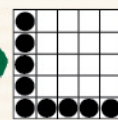

BONUS PACK

GAME 68
Crazy "L"
Any Direction

Prize: $3,000

GAME 69
Double "L"
Any Direction