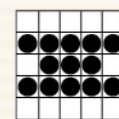

Prize: $2,000