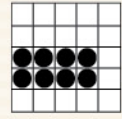

GAME 47
Two Hardways
No Free Space

Prize: \$1,000

GAME 48
Crazy Bingo
Two Straight Lines,
First Number Wild

Prize: \$1,000

4X4 SPECIAL

GAME 49
Eight-Pack
Anywhere

Prize: \$1,000

GAME 50
4 x 4