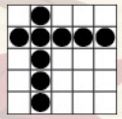

GAME 47
Two Hardways
No Free Space

Prize: \$1,000

GAME 48
Crazy Bingo
Two Straight Lines,
First Number Wild

Prize: \$1,000

4X4 SPECIAL

GAME 49
Eight-Pack
Anywhere

Prize: \$1,000

GAME 50
4 x 4