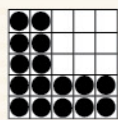

Floor Sales: \$4/3-on \$8/9-on
GAME 64 • Crazy Bingo
Posted amount or \$300
GAME 65 • Filled-In Diamond
Posted amount or \$500
GAME 66 • Full Card
Posted amount or \$1,000
GAME 67 • Hard Luck Bingo

Jackpot starts at \$200 and will increase \$200 each session until won.

BONUS PACK

GAME 68
Crazy "L"
Any Direction

Prize: \$3,000

GAME 69
Double "L"
Any Direction

Prize: \$5,000

Same Sheet

SPECIAL PACK GAME PICK 8

GAME 70
Floor Sales: \$1/1-on \$5/7-on